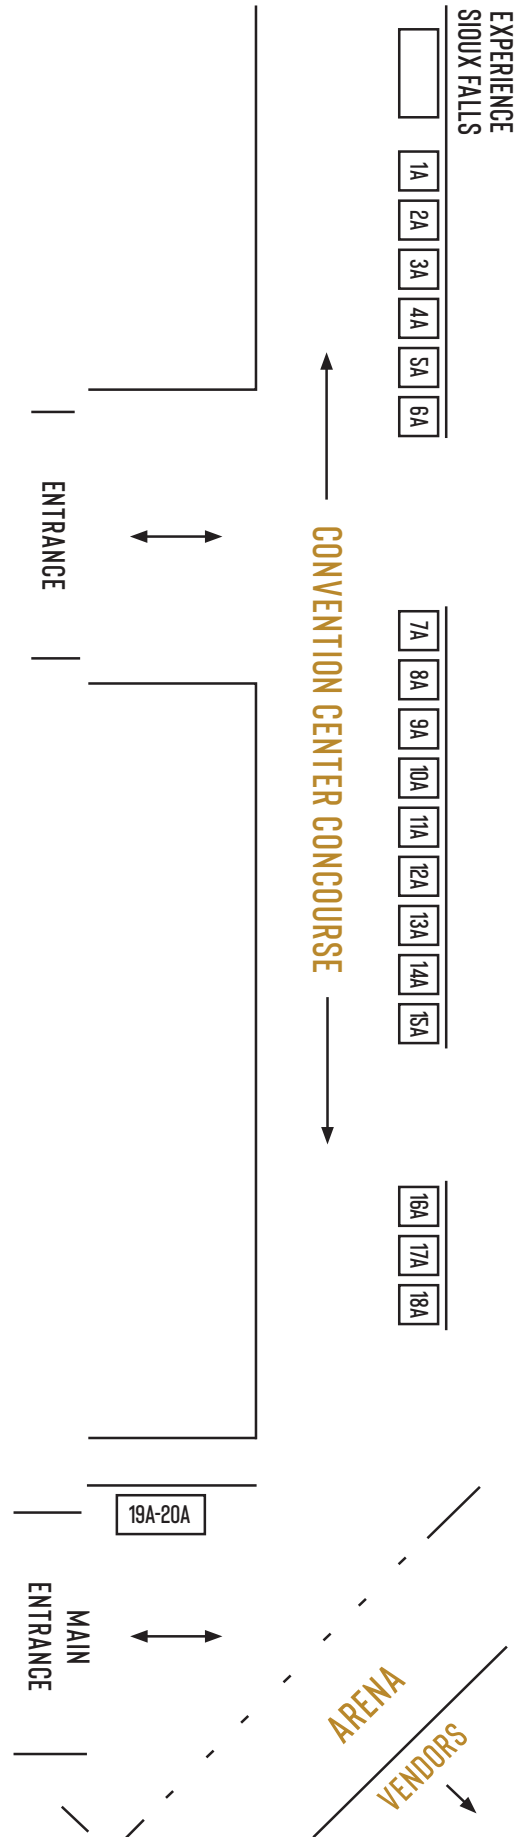

WELCOME

GOVERNOR NOEM'S
**SOUTH DAKOTA
SHOWCASE**

· PRESENTED BY ·

SCHEELS

• ARTISTS •

LOCATED IN THE CONVENTION CENTER CONCOURSE

1A & 2A	JACQUELINE RINEHART ART
3A	CRISTEN JOY PHOTOGRAPHY
4A	RE->
5A	COLLIN DEBOER
6A	BRONZEAGE ART CASTING
7A & 8A	DARON KRUEGER PHOTOGRAPHY
9A & 10A	AMERICAN GRAINS
11A	OUT OF NOWHERE, FINE ART
12A & 13A	NICOLE HEITZMAN ART AND PHOTOGRAPHY
14A & 15A	MARILYN NIPE ART
16A	PURSES BY JUDY
17A	BIRD DOG STUDIOS
18A	-
19A & 20A	ADAM GRIMM WILDLIFE ART

ACROSS FROM
HUNT OFFICE

EXPERIENCE
SIOUX FALLS